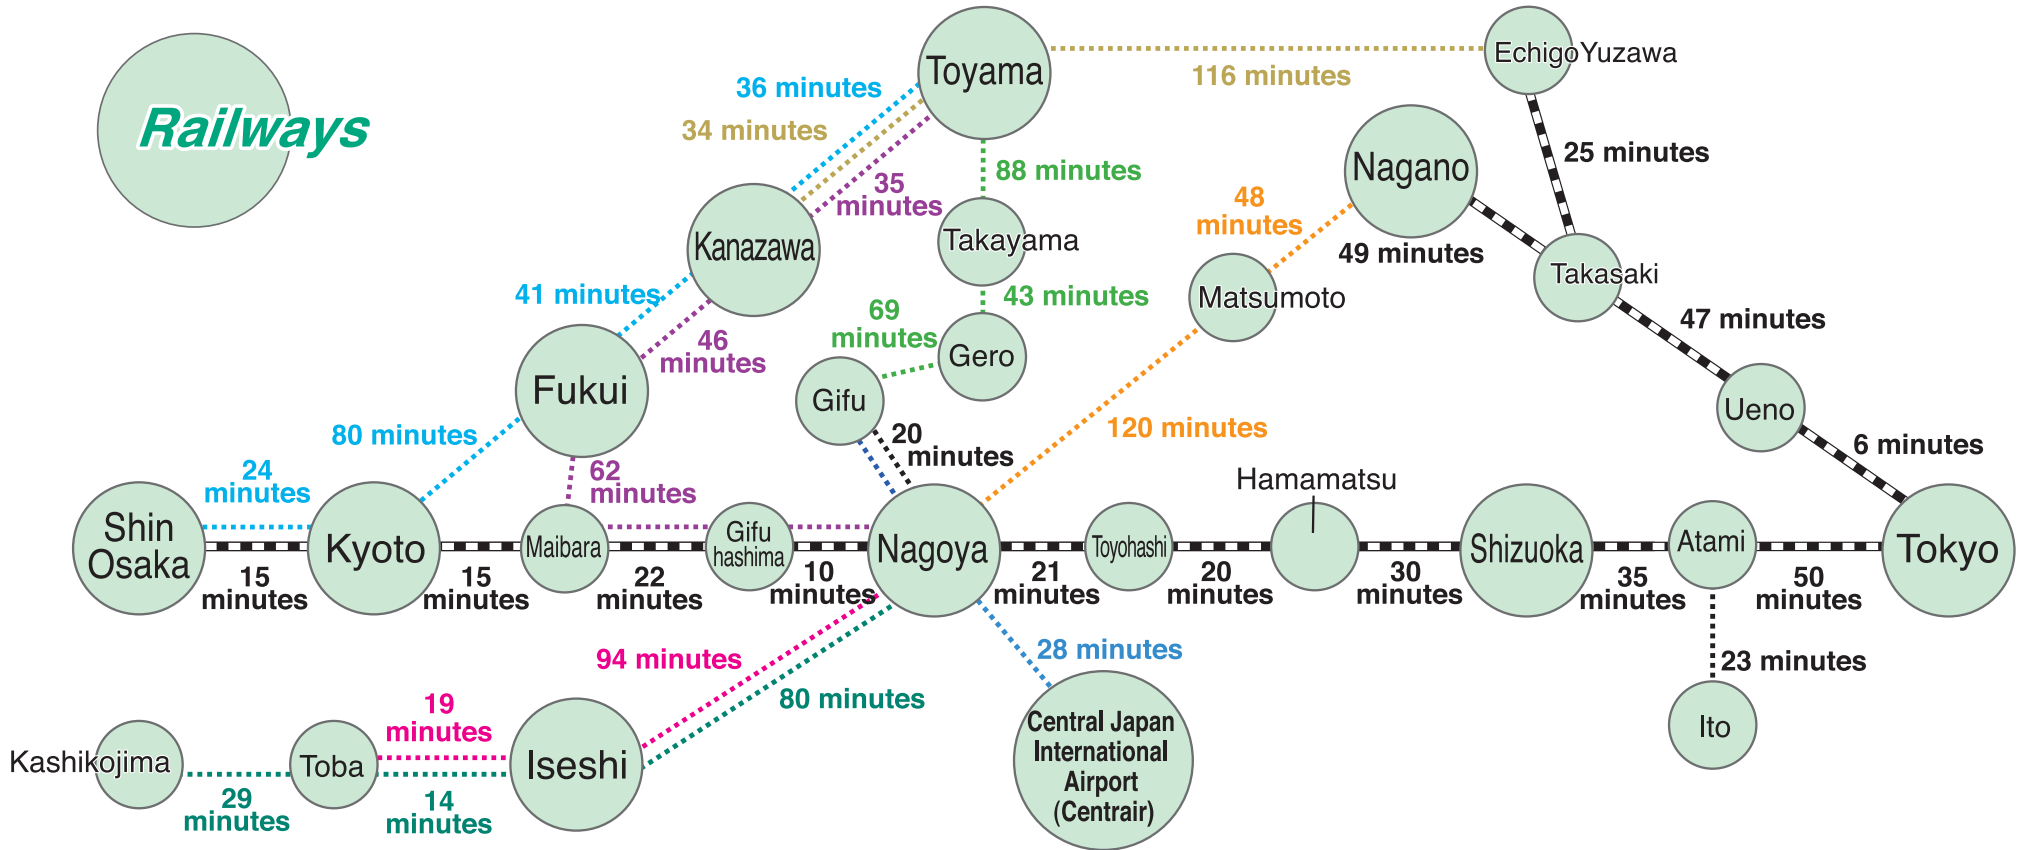

# Railways

- |  |                            |  |
|--|----------------------------|--|
| ▬ Shinkansen   | ⋯ Shinano Wide View        | ⋯ Meitesu Nagoya Line Limited Express    |
| ⋯ Raicho Limited Express - Thunderbird Limited Express | ⋯ Hakutaka Limited Express | ⋯ Meitesu Mu-Sky Airport Limited Express |
| ⋯ Shirasagi Limited Express                            | ⋯ Mie Rapid Service Train  | ⋯ Tokaido Main Line                      |
| ⋯ Hida Wide View                                       | ⋯ Kintetsu Ise-Shima Liner |  |