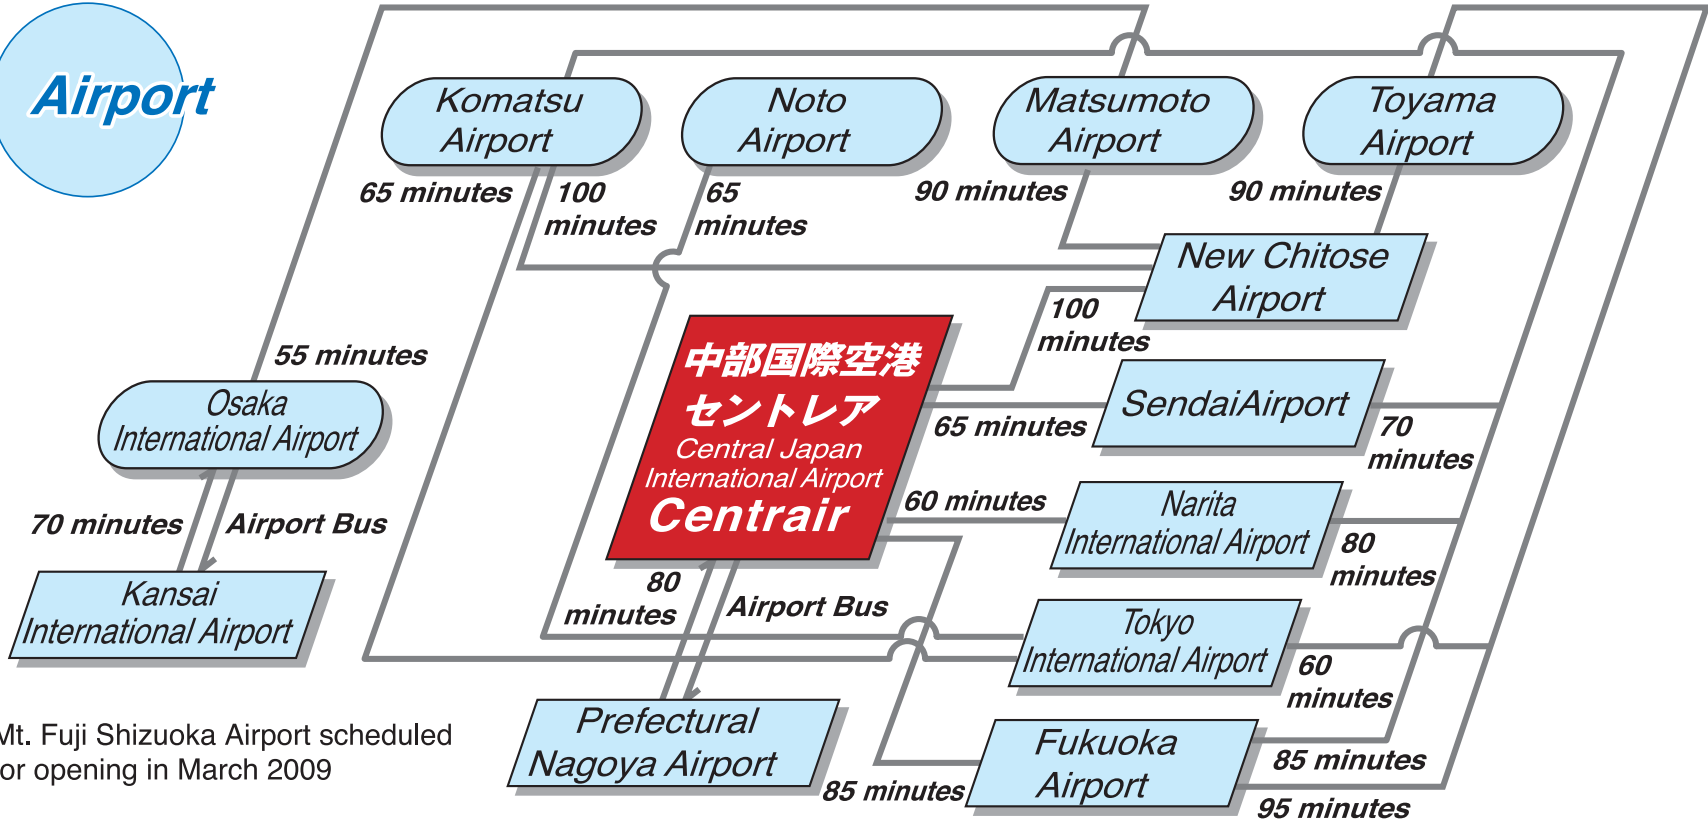

Airport

Mt. Fuji Shizuoka Airport scheduled for opening in March 2009